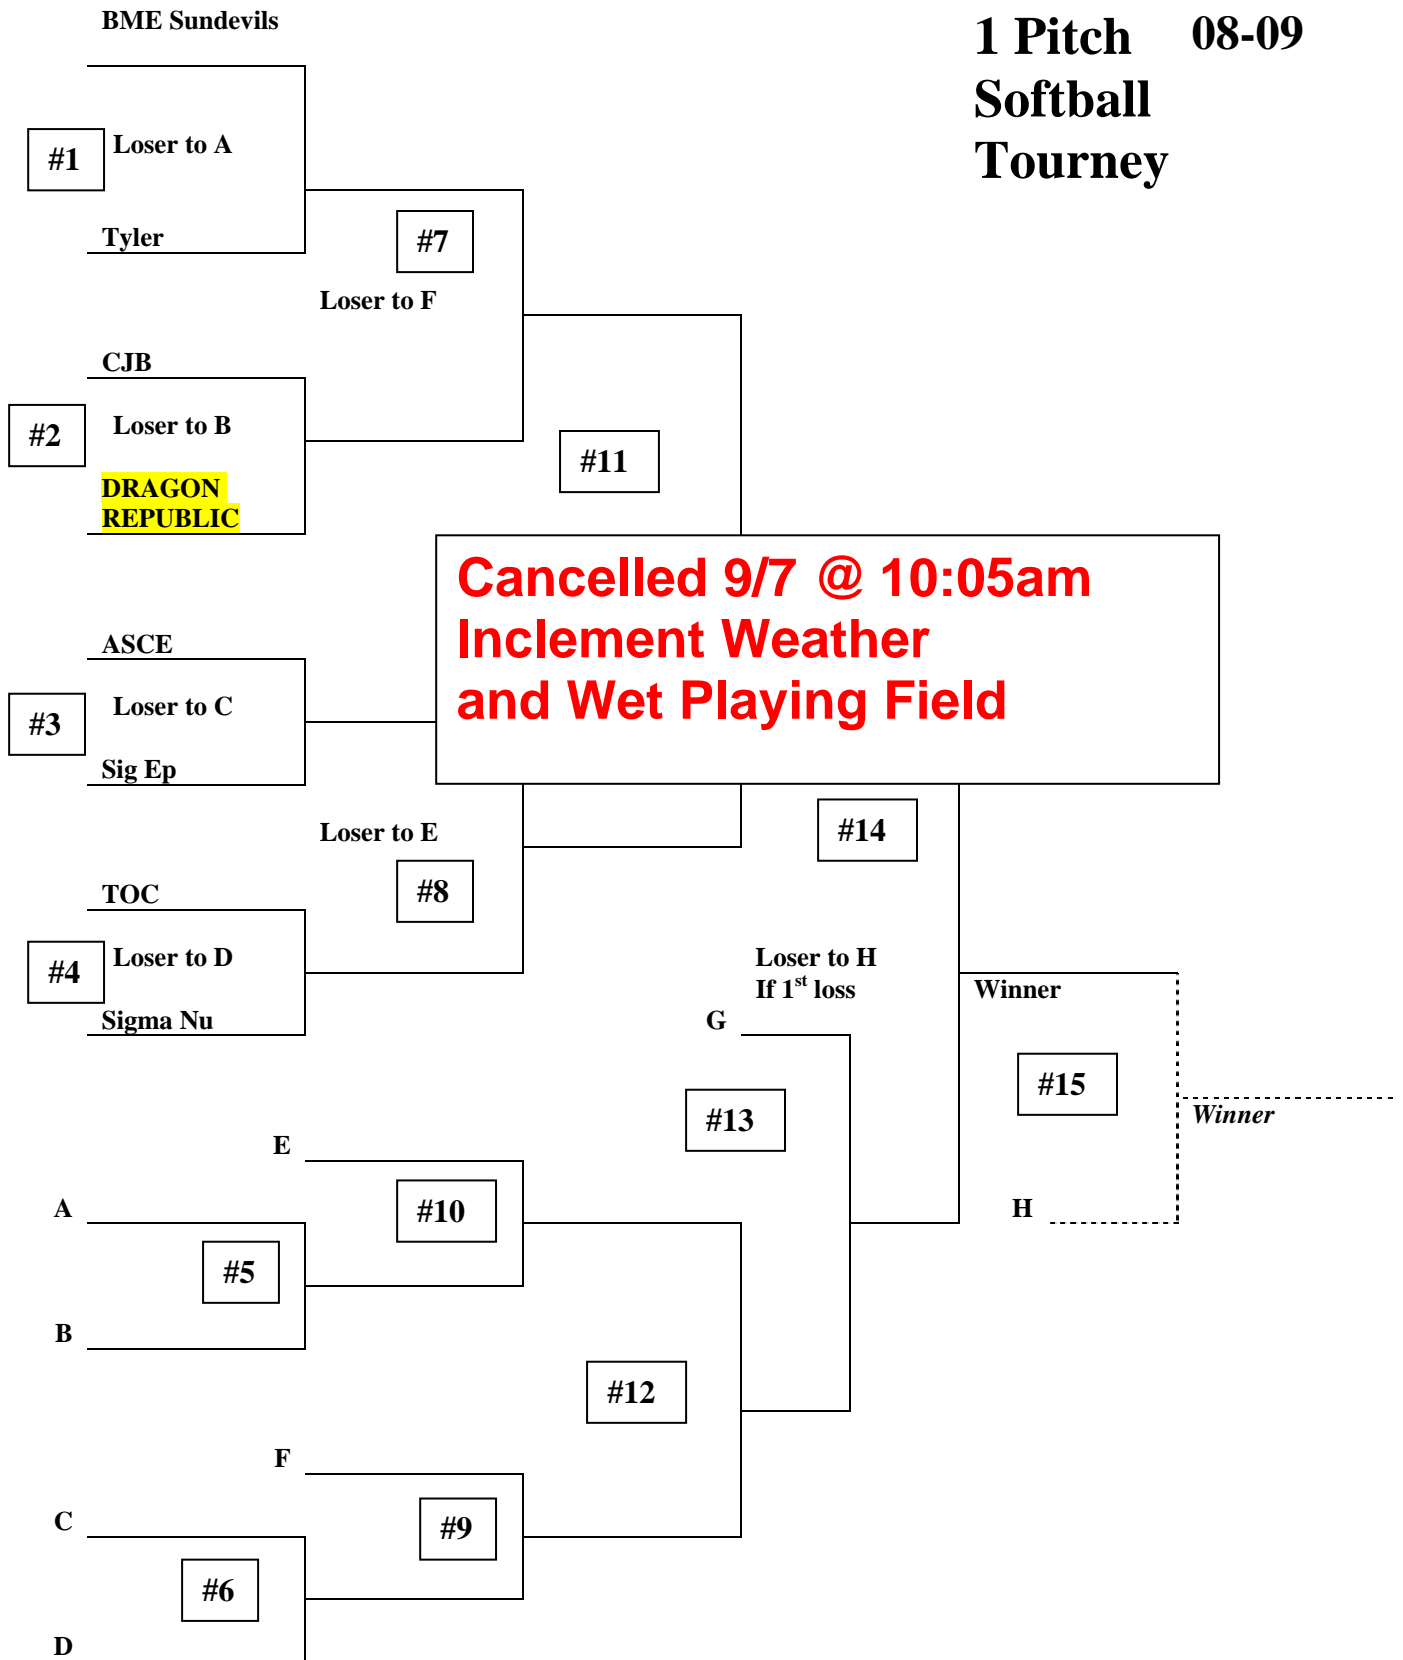

1 Pitch 08-09 Softball Tourney

Losers
Bracket

1 Pitch Softball Tournament

Game#	Day & Date	Time	Location	Team (Home)	Vs	Team (Visitor)	
#1	Sun 9/7	10am	Van Horn	BME Sundevils	Vs	Tyler	
#2	Sun 9/7	10:20am	Van Horn	CJB	Vs	DRAGON REPUBLIC	
#3	Sun 9/7	10:40am	Van Horn	ASCE	Vs	Sig Ep	
#4	Sun 9/7	11am	Van Horn	TOC	Vs	Sigma Nu	
#5	Sun 9/7	rolling	Van Horn		Vs		
#6	Sun 9/7	rolling			Vs		
#7	Sun 9/7	Rolling			Vs		
#8	Sun 9/7	Rolling			Vs		
#9	Sun 9/7	Rolling	Cancelled 9/7 @ 10:05am Inclement Weather and Wet Playing Field				
#10	Sun 9/7	Rolling					
#11	Sun 9/7	Rolling					
#12	Sun 9/7	Rolling					
#13	Sun 9/7	Rolling					
#14	Sun 9/7	Rolling			Vs		
#15 if needed	Sun 9/7	Rolling			Vs		

Rules:

All intramural softball rules shall apply to this tournament. ("Carpet Strike Zone rule" will be in effect)
 Each batter will receive 1 pitch from the opposing pitcher.

- a) If pitched ball is a ball, batter receives a walk
- b) If pitch is called a strike, batter is out
- c) If pitch is fouled off, batter is out.