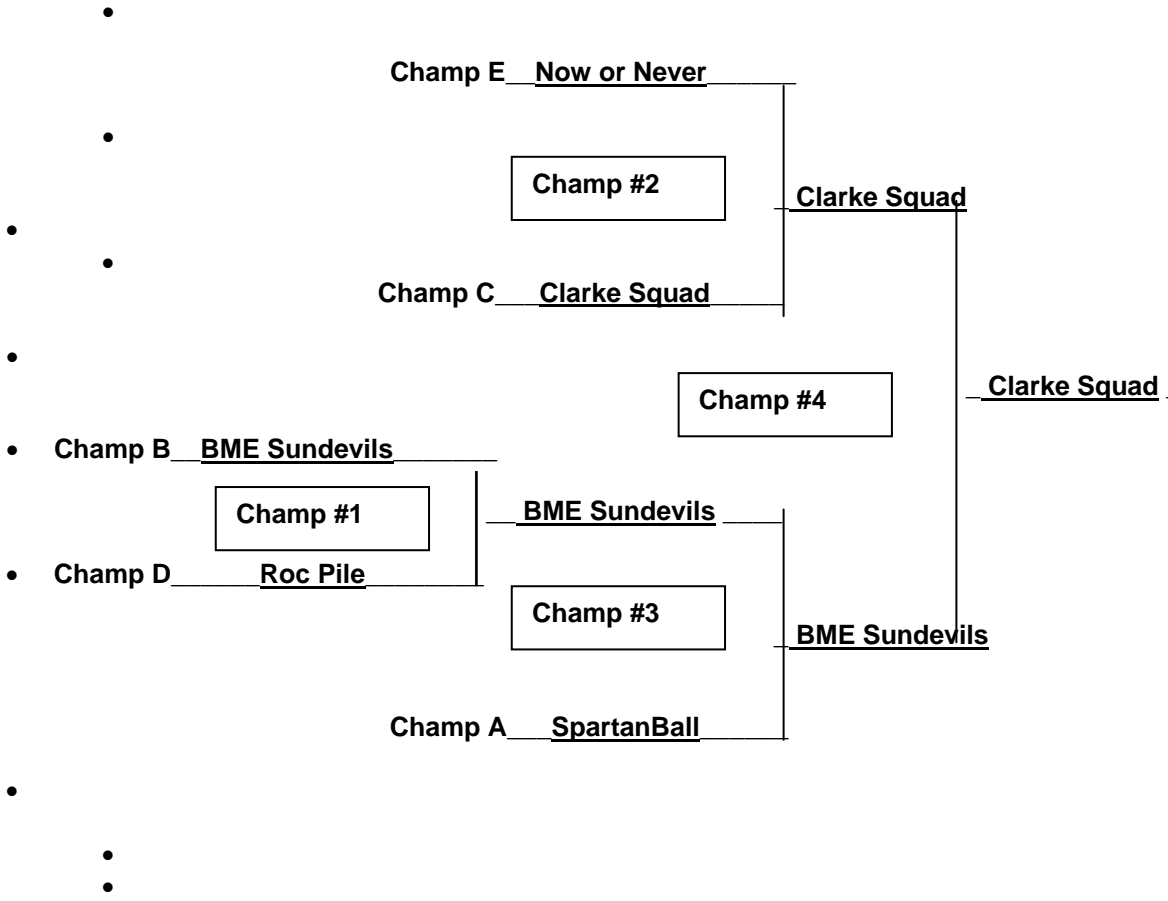

CHAMPIONSHIP (1st PLACE POOL) BRACKET 08-09

Game #	Day & Date	Time	Court	Team	vs	Team	Officials
Consol #1	Sat 11/15	10:15am	Veale#1	2nd Pool D	Vs	2nd Pool B	2nd Place E
Champ#1	Sat 11/15	10:15am	Veale #2	1st Pool D	Vs	1st Pool B	1st Place E
Consol#2	Sat 11/15	11:15am	Veale #2	2nd Place E	Vs	2nd Place C	1st Place A
Consol #3	Sat 11/15	11:15am	Veale #1	Win Consol #1	Vs	2nd Place A	Win Champ #1
Champ#2	Sat 11/15	12:15am	Veale#1	1st Place E	Vs	1st Place C	Win Consol #2
Champ #3	Sat 11/15	12:15am	Veale#2	Win Champ #1	Vs	1st Place A	Win Consol #3
Consol #4	Sat 11/15	1:15pm	Veale#2	Win Consol#2	Vs	Win Consol #3	Win Champ #2
Champ #4	Sat 11/15	2:15pm	Veale#2	Win Champ #2	Vs	Win Champ #3	Win Consol #4