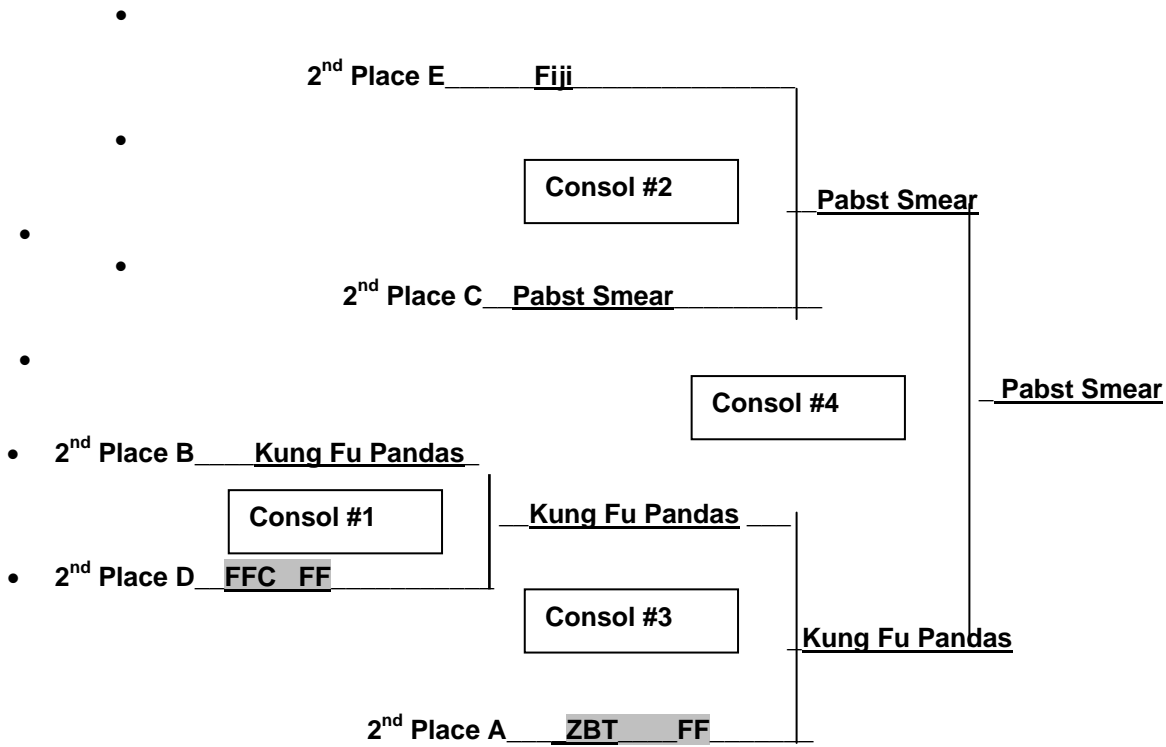

CONSOLATION (2nd PLACE POOL) BRACKET 08-09

Game #	Day & Date	Time	Court	Team	vs	Team	Officials
Consol #1	Sat 11/15	10:15am	Veale#1	2nd Pool D	Vs	2nd Pool B	2nd Place E
Champ#1	Sat 11/15	10:15am	Veale #2	1st Pool D	Vs	1st Pool B	1st Place E
Consol#2	Sat 11/15	11:15am	Veale #2	2nd Place E	Vs	2nd Place C	1st Place A
Consol #3	Sat 11/15	11:15am	Veale #1	Win Consol #1	Vs	2nd Place A	Win Champ #1
Champ#2	Sat 11/15	12:15am	Veale#1	1st Place E	Vs	1st Place C	Win Consol #2
Champ #3	Sat 11/15	12:15am	Veale#2	Win Champ #1	Vs	1st Place A	Win Consol #3
Consol #4	Sat 11/15	1:15pm	Veale#2	Win Consol#2	Vs	Win Consol #3	Win Champ #2
Champ #4	Sat 11/15	2:15pm	Veale#2	Win Champ #2	Vs	Win Champ #3	Win Consol #4