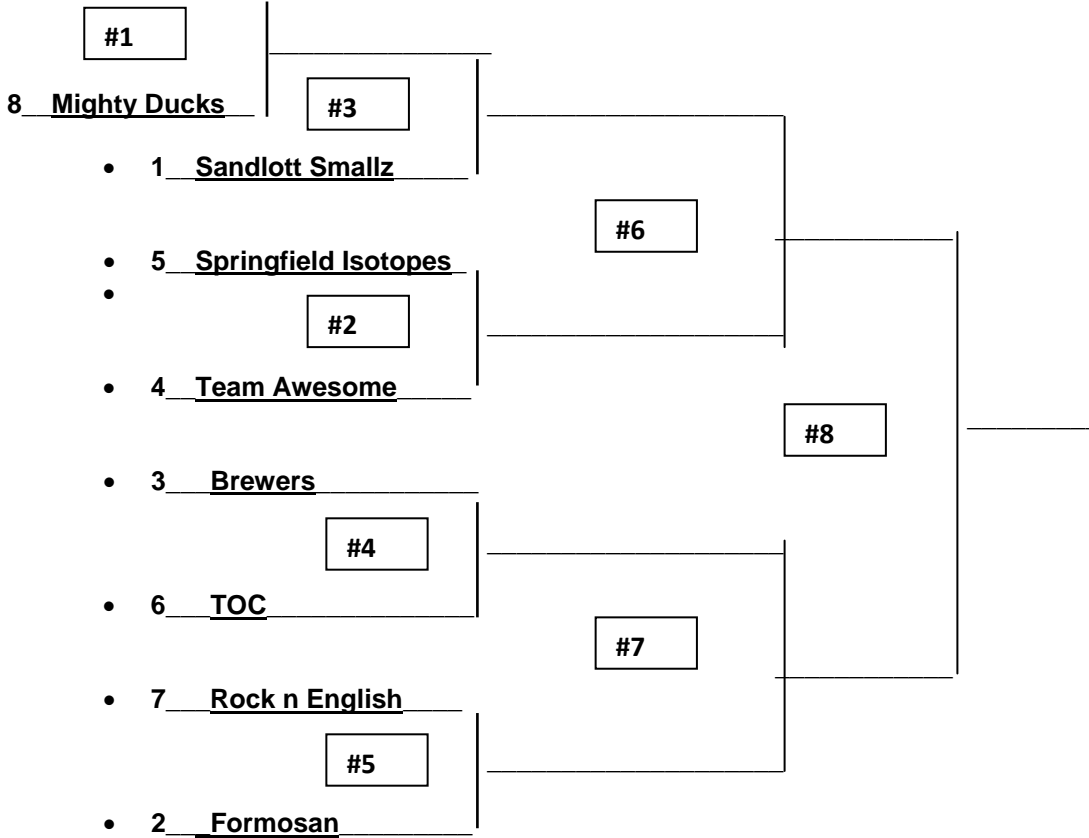

2009 Summer Softball Post Season Playoff Brackets*

*(subject to change)

9 BME Sundevils

Game	Day & Date	Time	Team (home)	Vs	Team (visitor)
#1	Wed 7/15	6:45pm	Mighty Ducks	vs	BME Sundevils
#2	Wed 7/15	5:30pm	Team Awesome	vs	Springfield Isotopes
#3	Thur 7/16	6:45pm	Sandlott Smallz	vs	Winner #1
#4	Fri 7/17	5:30pm	Brewers	vs	TOC
#5	Fri 7/17	6:45pm	Formosan	vs	Rock n English
	Mon 7/20 5pm-5:45pm	Softball Teams	Pizza & Watermelon Social	@	Van Horn Field
#6	Mon 7/20	5:45pm	Winner #3	Vs	Winner #2
#7	Mon 7/20	6:45pm	Winner #5	Vs	Winner #4
#8	Tue 7/21	6pm	Winner #6	Vs	Winner #7