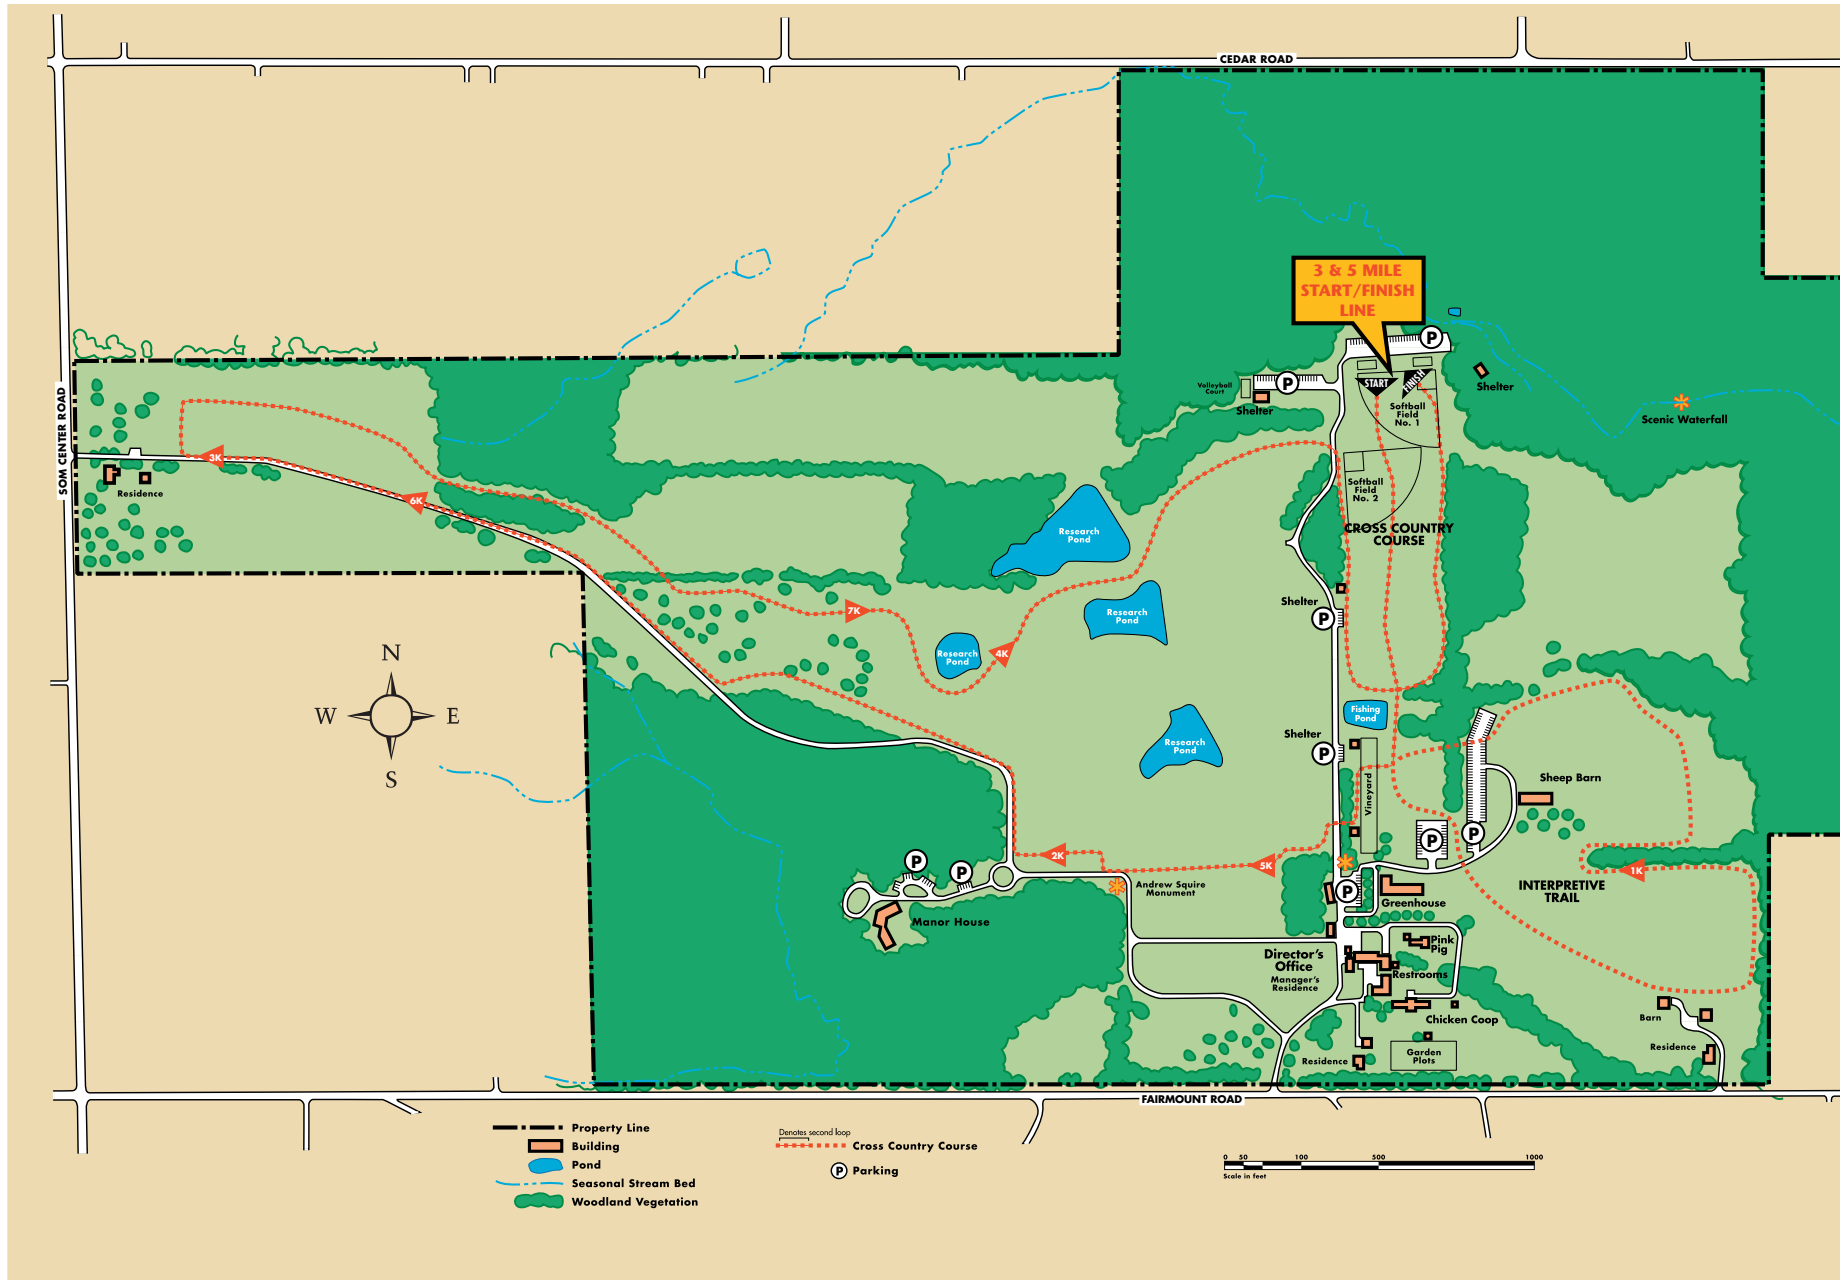

CASE

CASE WESTERN RESERVE UNIVERSITY

Squire Valleevue Farm Cross Country Course

- Property Line
- Building
- Pond
- Seasonal Stream Bed
- Woodland Vegetation
- Cross Country Course
- Denotes second loop
- Parking